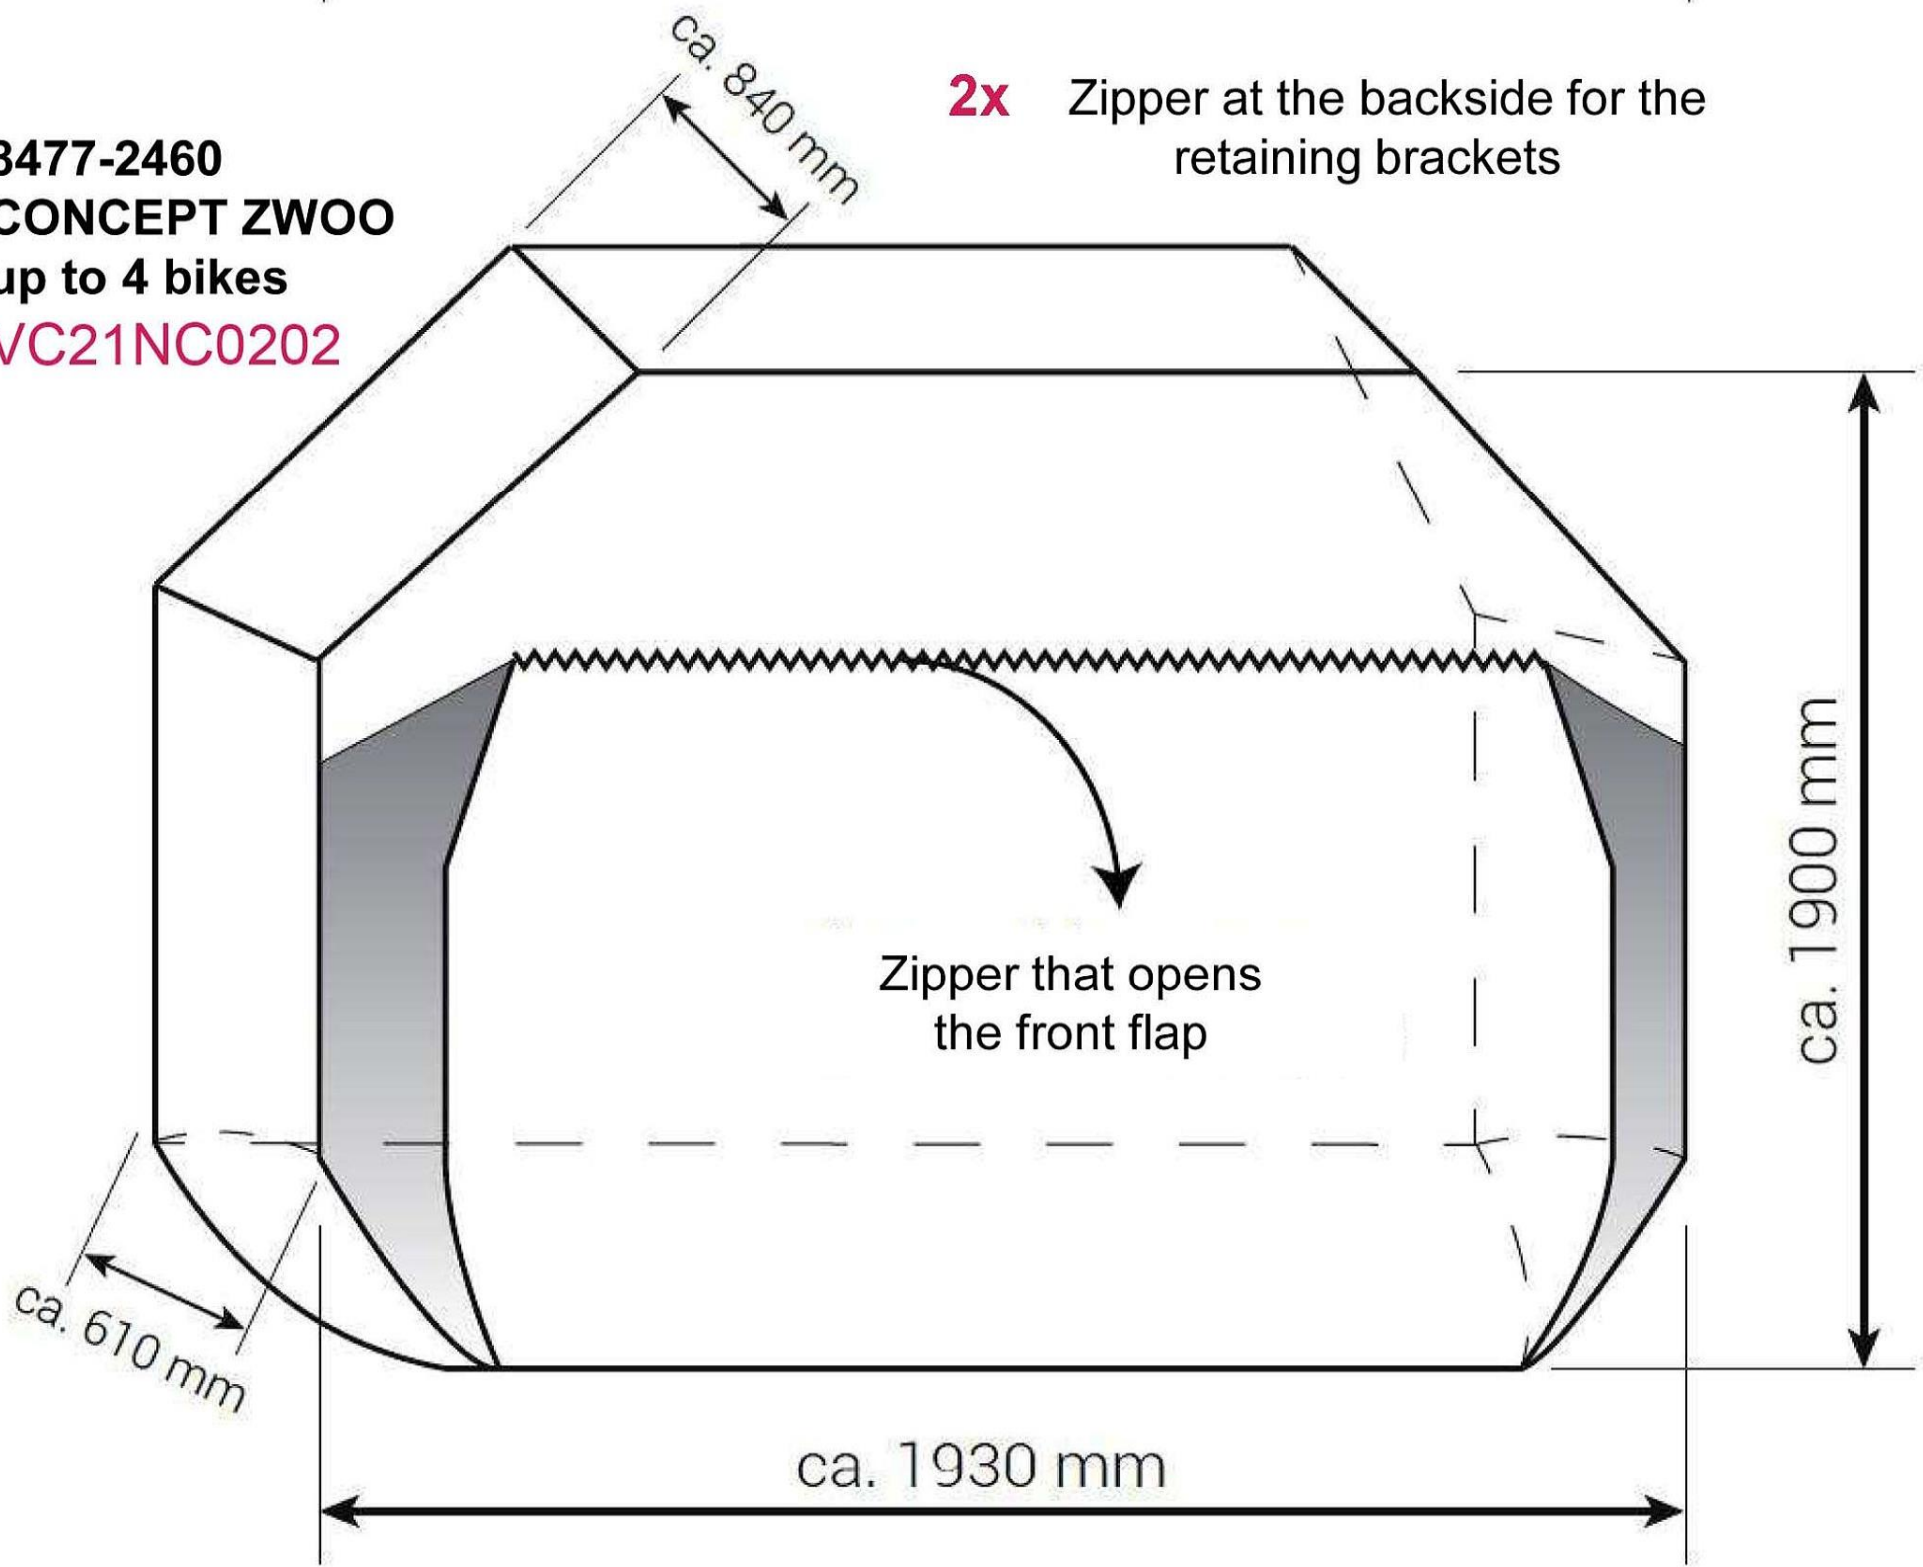

**8477-2460**  
**CONCEPT ZWOO**  
up to 4 bikes  
**VC21NC0202**

**2x** Zipper at the backside for the retaining brackets

ca. 610 mm

ca. 840 mm

Zipper that opens the front flap

ca. 1930 mm

ca. 1900 mm