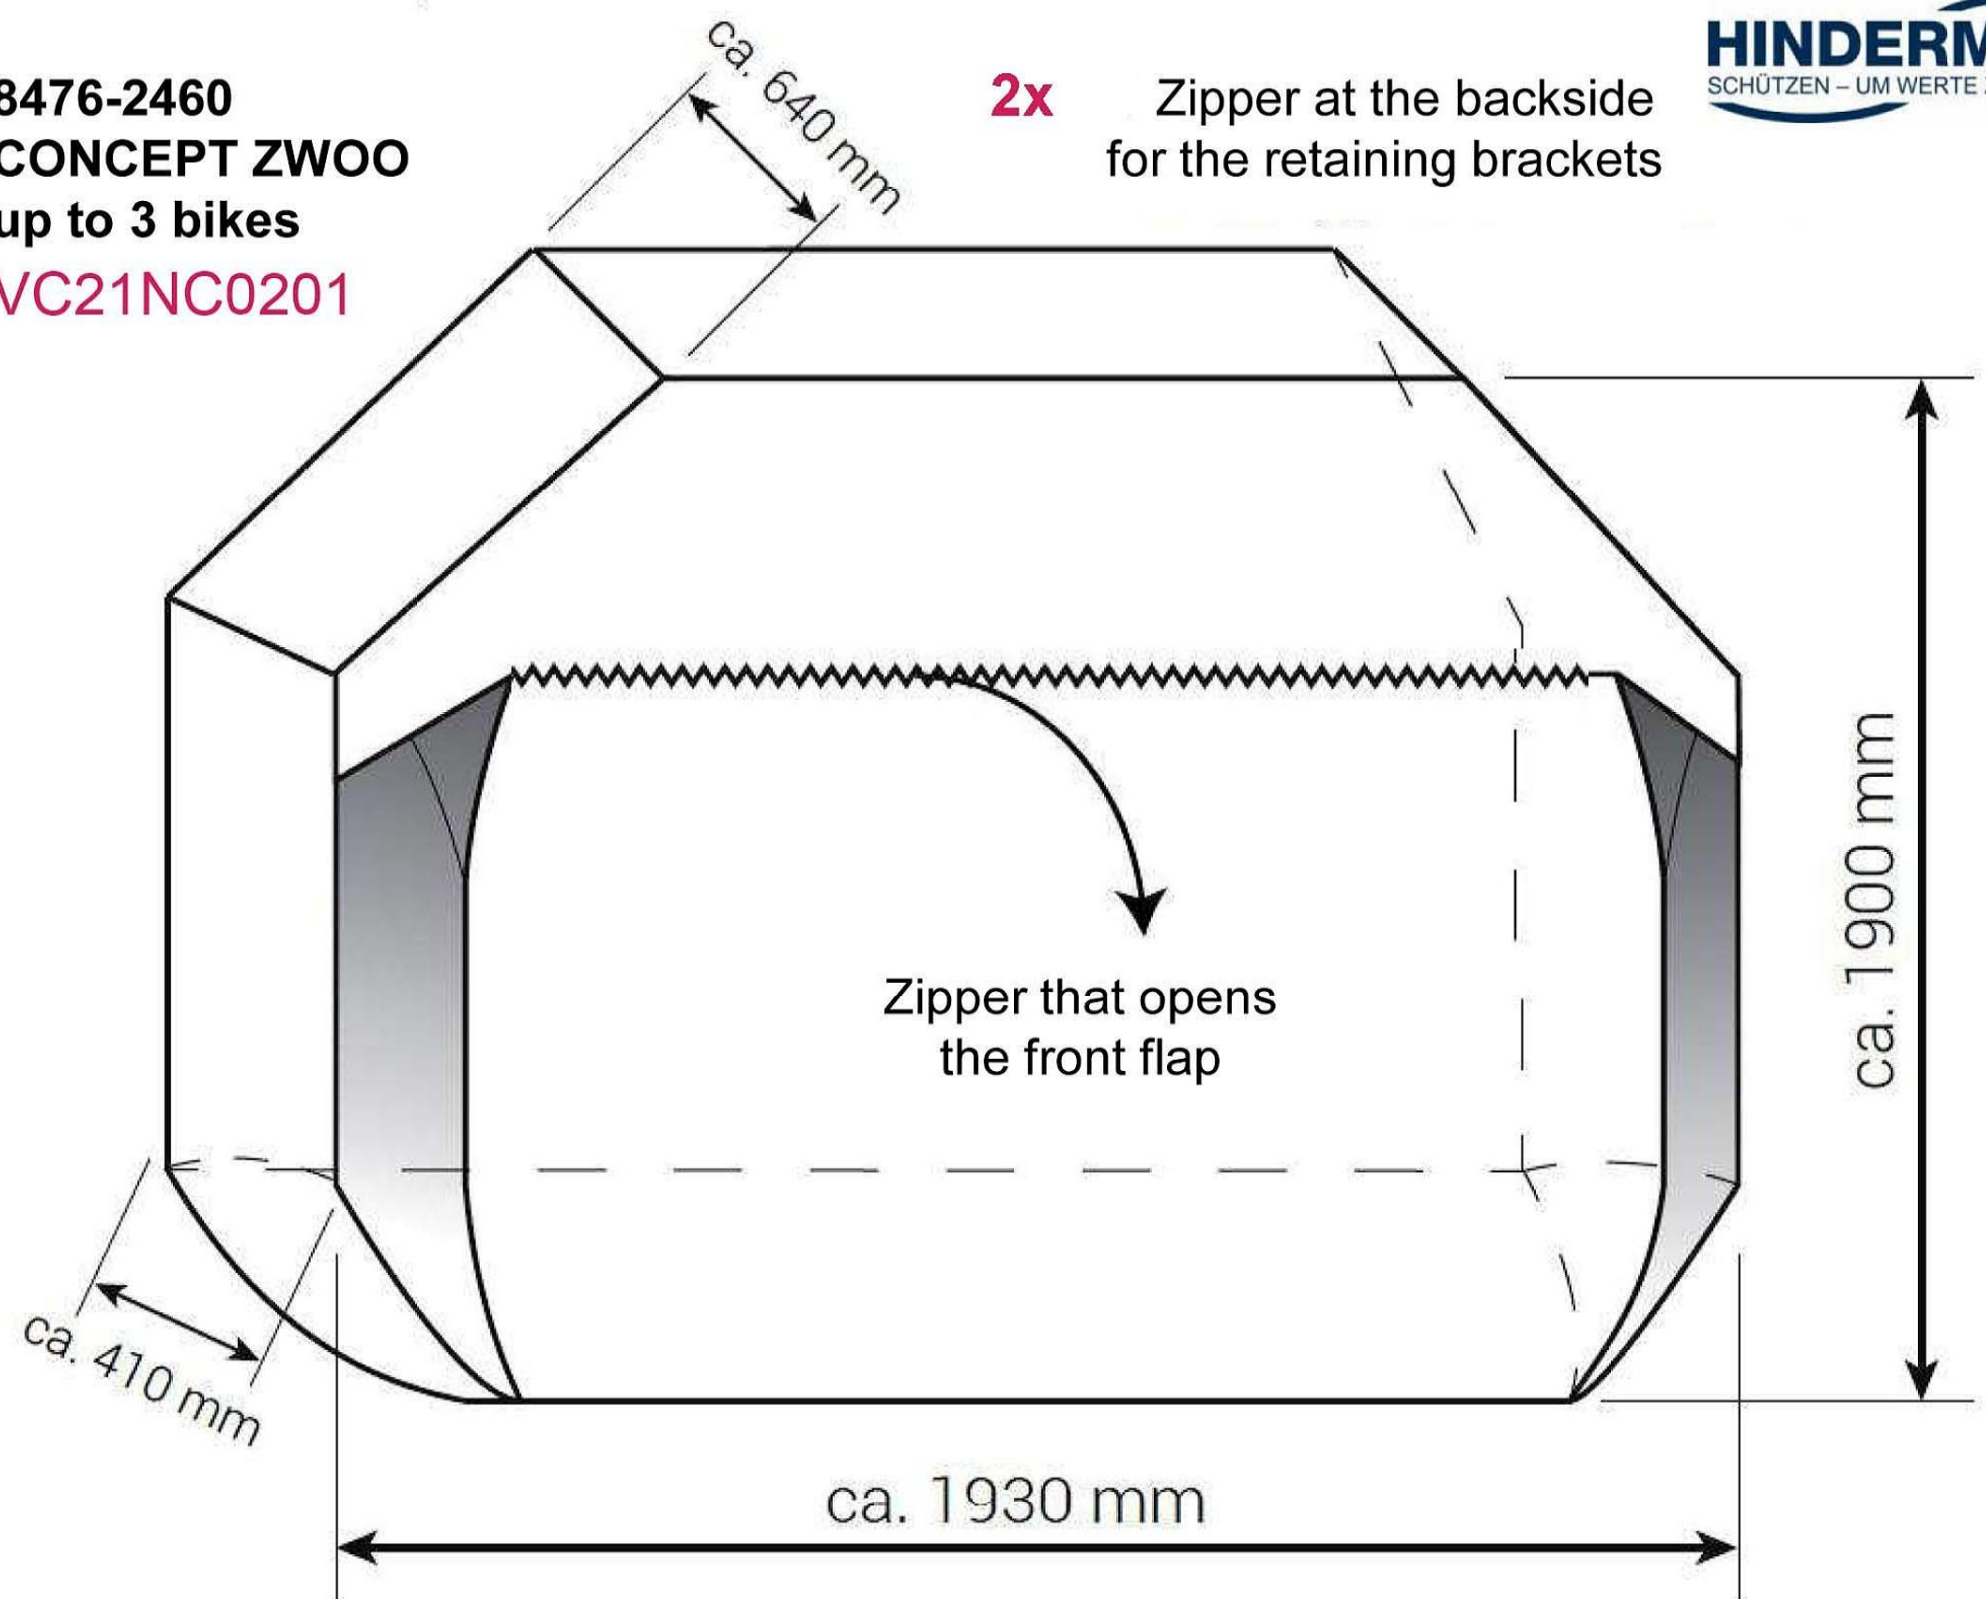

8476-2460
CONCEPT ZWOO
up to 3 bikes
VC21NC0201

2x Zipper at the backside
for the retaining brackets

ca. 410 mm

ca. 640 mm

Zipper that opens
the front flap

ca. 1930 mm

ca. 1900 mm